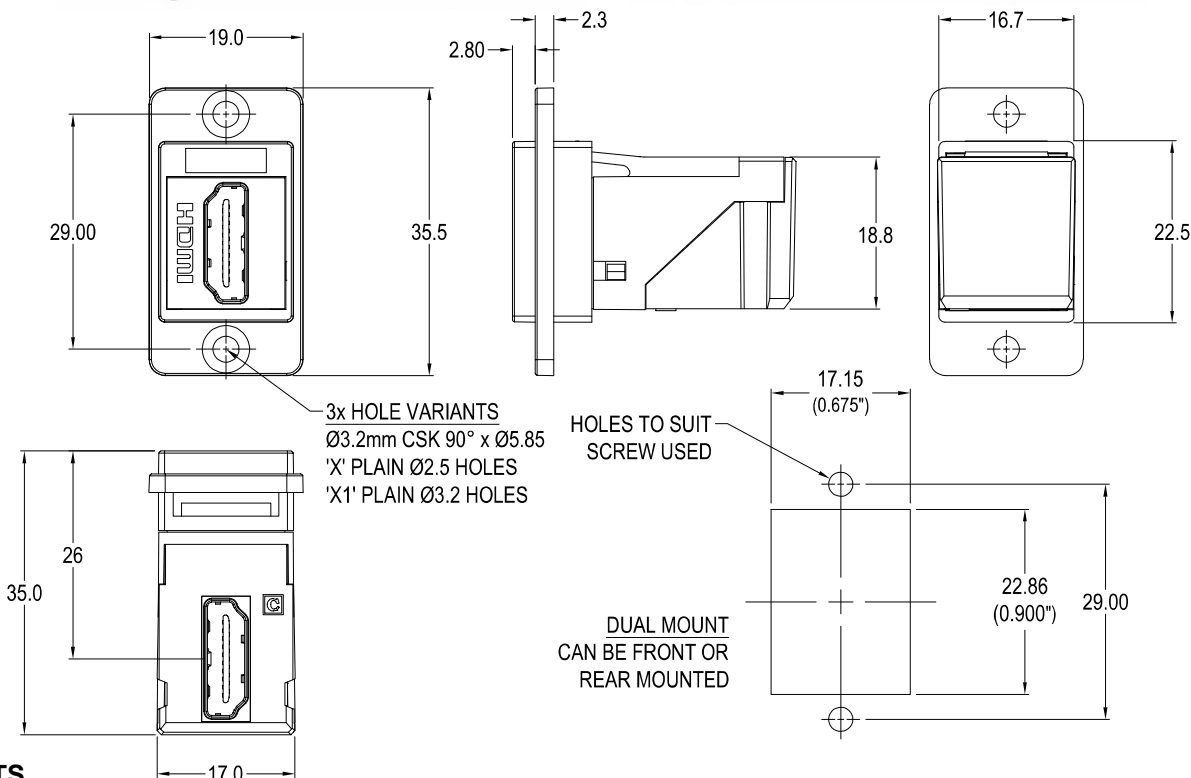

DUALSLIM HDMI FEMALE - FEMALE RIGHT ANGLE FEEDTHROUGH CONNECTOR

Can be front or rear mounted in the panel

VARIANTS

Part No.

CP30753

RAFT DUALSLIM HDMI F-F Black plastic frame, CSK holes

CP30753X

RAFT DUALSLIM HDMI F-F Black plastic frame, Ø2.5 PLAIN holes

CP30753X1

RAFT DUALSLIM HDMI F-F Black plastic frame, Ø3.2 PLAIN holes

Feedthrough Features

- Fits standard rectangular cutout.
- Front or rear mounting through the panel.
- Various hole mounting options.
- No soldering or punch termination. Use standard cable for each connector style.
- Low rear profile.
- 90° or right angle rear cable entry.

Material:

1. Insert: ABS UL94-V2
2. Plastic Frame: Polyamide UL94-V2
3. Shell: Gold plated
4. Contacts: Gold Plated

General:

Please note: Functionality is affected by cable quality, length and cable wiring configuration.