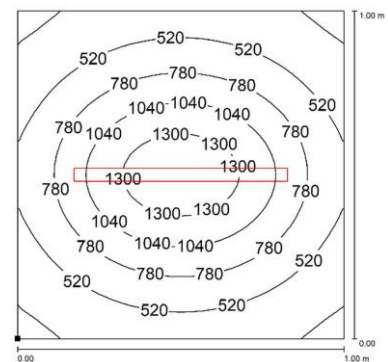

CA0421S0502

COMPACT ALPHA

PRODUCT FEATURES

Power usage	24 W
Power supply	24 Vdc
Light source	LED
Electrical connection	Cable 3m (10ft)
Color temperature	5000K, CRI 80
Luminous flux	2400 lm
Efficiency	100 lm/W
Light beam angle	90°
Housing	Anodized aluminum
Front protection	Tempered glass
Protection index	IP67 (compatible with NEMA TYPE 12)
Impact resistance	IK06
Operating temperature	-20°C to + 45°C (-04°F to +113°F)
Weight	1,30 kg (2,87 lb)
Agency approvals	cURus in compliance with UL2108, CSA C22.2, CE, RoHS
Mounting	CAFX02 / Stainless-Steel Brackets

NOTE: Installation Height: 1m