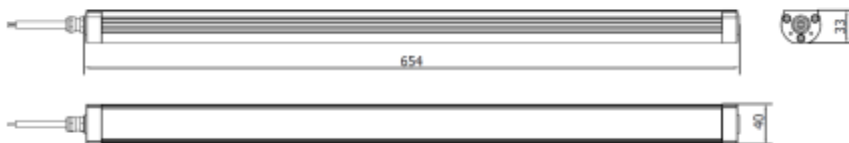

CA0421S0502

COMPACT ALPHA

PRODUCT FEATURES

Power usage	24 W
Power supply	24 Vdc
Light source	LED
Electrical connection	Cable 3m (10ft)
Color temperature	5000K, CRI 80
Luminous flux	2400 lm
Efficiency	100 lm/W
Light beam angle	90°
Housing	Anodized aluminum
Front protection	Tempered glass
Protection index	IP67 (compatible with NEMA TYPE 12)
Impact resistance	IK06
Operating temperature	-20°C to + 45°C (-04°F to +113°F)
Weight	1,30 kg (2,87 lb)
Agency approvals	cURus in compliance with UL2108, CSA C22.2, CE, RoHS
Mounting	CAFX02 / Stainless-Steel Brackets

NOTE: Installation Height: 1m