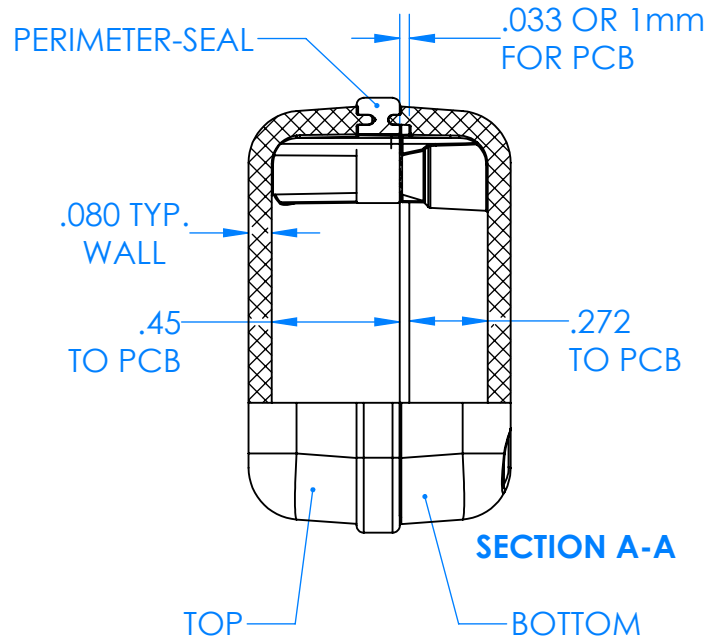

SERPAC CX28A-YY-A-ZZ

Electronic Enclosures

Enclosure color (YY)

Top-Bottom combinations available

- BK=black
- CL=clear
- TRGY=translucent gray
- TRRD=translucent red

Seal color (ZZ)

- BK=black
- BL=blue
- GM=gunmetal
- NG=neon green
- NO=neon orange
- OR=orange
- YL=yellow
- WH=white

PN	Description
5514A.YY	(1) BW 2C Top,YY
5515A.YY	(1) BW 2C Bottom,YY
5521A.ZZ	(1) CX2 Perimeter Seal, ZZ
6002	(4) #2 X 3/8" PH HD screw TORQUE 35-60 in-oz

Watertight enclosure meets or exceeds:
IP67
NEMA 4X, 12, 13