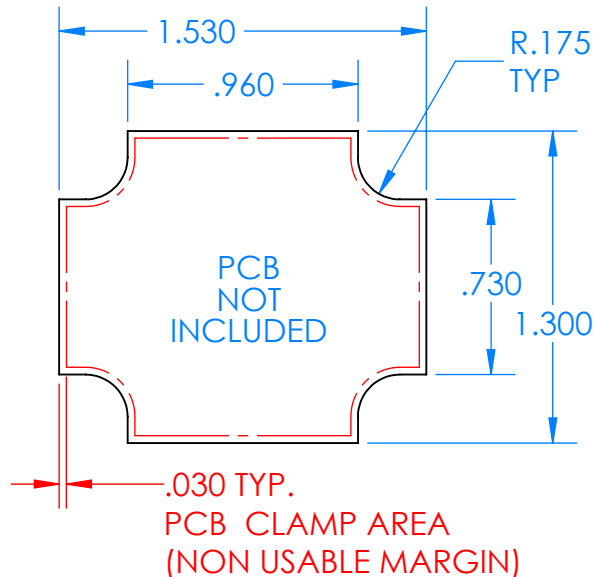

SERPAC CX28A-YY-A-ZZ

Electronic Enclosures

Enclosure color (YY)

Top-Bottom combinations available

- BK=black
- CL=clear
- TRGY=translucent gray
- TRRD=translucent red

Seal color (ZZ)

- BK=black
- BL=blue
- GM=gunmetal
- NG=neon green
- NO=neon orange
- OR=orange
- YL=yellow
- WH=white

PN	Description
5514A.YY	(1) BW 2C Top,YY
5515A.YY	(1) BW 2C Bottom,YY
5521A.ZZ	(1) CX2 Perimeter Seal, ZZ
6002	(4) #2 X 3/8" PH HD screw TORQUE 35-60 in-oz

Watertight enclosure meets or exceeds:
IP67
NEMA 4X, 12, 13