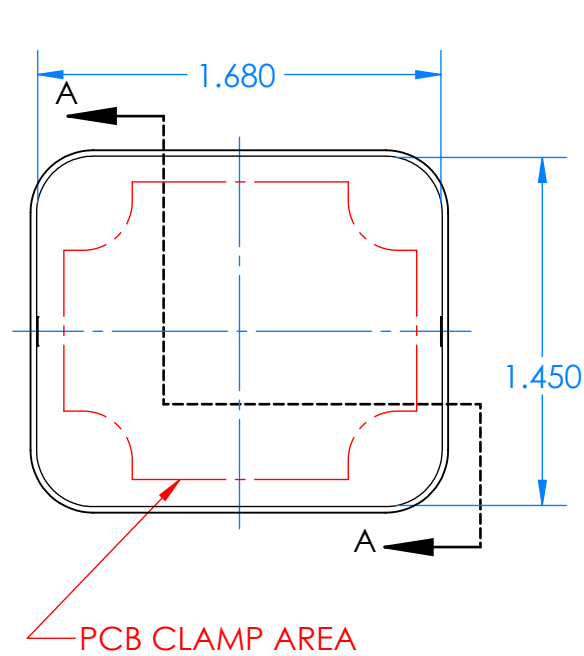

SERPAC CX28A-YY-A-ZZ

Electronic Enclosures

Enclosure color (YY)

Top-Bottom combinations available

- BK=black
- CL=clear
- TRGY=translucent gray
- TRRD=translucent red

Seal color (ZZ)

- BK=black
- BL=blue
- GM=gunmetal
- NG=neon green
- NO=neon orange
- OR=orange
- YL=yellow
- WH=white

PN	Description
5514A.YY	(1) BW 2C Top,YY
5515A.YY	(1) BW 2C Bottom,YY
5521A.ZZ	(1) CX2 Perimeter Seal, ZZ
6002	(4) #2 X 3/8" PH HD screw TORQUE 35-60 in-oz

Watertight enclosure meets or exceeds:
IP67
NEMA 4X, 12, 13