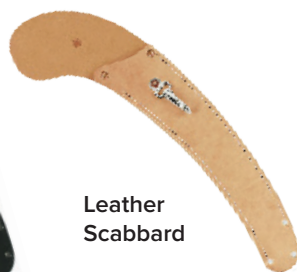

Featuring Jameson's Barracuda™ impulse hardened tri-cut teeth, our hand saws provide an efficient and clean cut. Blades are replaceable on soft grip and wood handle hand saws.

Available with ergonomic soft grip handle: Features index finger stop for safety and opening for lanyard line. Handle available in Orange or Green.

Also available with wooden handle.

HAND & POLE SAW

Snap Onto Pole to Reach Out-Of-The-Way Limbs
Snap Off Pole To Use As Hand Saw

13" TRI-CUT

Ergonomic Handle

13" HOOK

Ergonomic Handle

13" TRI-CUT

Wooden Handle

Rubber Belting
Scabbard

Leather
Scabbard

FOLDING HAND SAW

8" Blade folds into metal handle with rubber grip. Thumb lock automatically engages when closed or extended. All rubber and metal design for superior durability. Lanyard line opening in handle. Available with nylon sheath that fastens to belt or carabiner.

Part Number	Hand Saws
HS-13TE	13" Hand Saw <i>Specify Handle Color "G" or "O"</i>
HS-16TE	16" Hand Saw <i>Specify Handle Color "G" or "O"</i>
HS-13TE-S	13" Hand Saw with Leather Scabbard <i>Specify Handle Color</i>
HS-13TE-GUL	13" Hand Saw with Gullet Edge Blade <i>Specify Handle Color</i>
HS-16TE-GUL	16" Hand Saw with Gullet Edge Saw Blade <i>Specify Handle Color</i>
HS-13TE-H	13" Hand Saw with Hook <i>Specify Handle Color</i>
HS-H	Hand Saw Handle <i>Specify Handle Color</i>
HS-16TE-S	16" Hand Saw with Leather Scabbard <i>Specify Handle Color</i>
HS-13TE-WH	13" Hand Saw with Wooden Handle
HS-16TE-WH	16" Hand Saw with Wooden Handle
HSPS-13TE-O	Pole Hand Saw with 13" Blade, Orange
HSPS-13TE-G	Pole Hand Saw with 13" Blade, Green
HSPS-16TE-O	Pole Hand Saw with 16" Blade, Orange
HSPS-16TE-G	Pole Hand Saw with 16" Blade, Green
HS-13SL	13" Leather Scabbard for Hand Saw
HS-16SL	16" Leather Scabbard for Hand Saw
HS-13SB	13" Rubber Belting Scabbard for Hand Saw
HS-16SB	16" Rubber Belting Scabbard for Hand Saw
SB-8TE-F	8" Folding Saw
SB-8TE-FS	Nylon Sheath for 8" Folding Saw
SB-8TE-FPKG	8" Folding Saw with Nylon Sheath