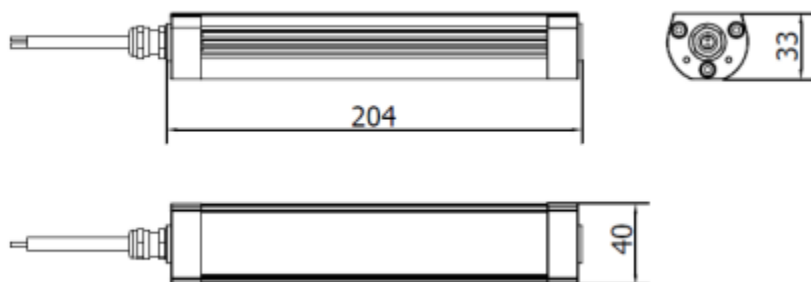

CA0121S0502

COMPACT ALPHA

PRODUCT FEATURES

| | |
|------------------------------|---|
| Power usage | 6 W |
| Power supply | 24 Vdc |
| Light source | LED |
| Electrical connection | Cable 3m (10ft) |
| Color temperature | 5000K, CRI 80 |
| Luminous flux | 600 lm |
| Efficiency | 100 lm/W |
| Light beam angle | 90° |
| Housing | Anodized aluminum |
| Front protection | Tempered glass |
| Protection index | IP67 (compatible with NEMA TYPE 12) |
| Impact resistance | IK06 |
| Operating temperature | -20°C to + 45°C (-04°F to +113°F) |
| Weight | 0,55 kg (1,15 lb) |
| Agency approvals | cURus in compliance with UL2108, CSA C22.2, CE, RoHs |
| Mounting | CAFX02 Stainless-Steel Brackets |

NOTE: Installation Height: 1m