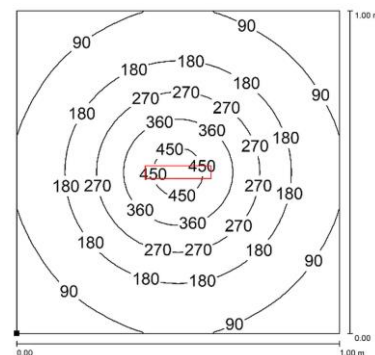

CA0121S0502

COMPACT ALPHA

PRODUCT FEATURES

| | |
|------------------------------|---|
| Power usage | 6 W |
| Power supply | 24 Vdc |
| Light source | LED |
| Electrical connection | Cable 3m (10ft) |
| Color temperature | 5000K, CRI 80 |
| Luminous flux | 600 lm |
| Efficiency | 100 lm/W |
| Light beam angle | 90° |
| Housing | Anodized aluminum |
| Front protection | Tempered glass |
| Protection index | IP67 (compatible with NEMA TYPE 12) |
| Impact resistance | IK06 |
| Operating temperature | -20°C to + 45°C (-04°F to +113°F) |
| Weight | 0,55 kg (1,15 lb) |
| Agency approvals | cURus in compliance with UL2108, CSA C22.2, CE, RoHs |
| Mounting | CAFX02 Stainless-Steel Brackets |

NOTE: Installation Height: 1m